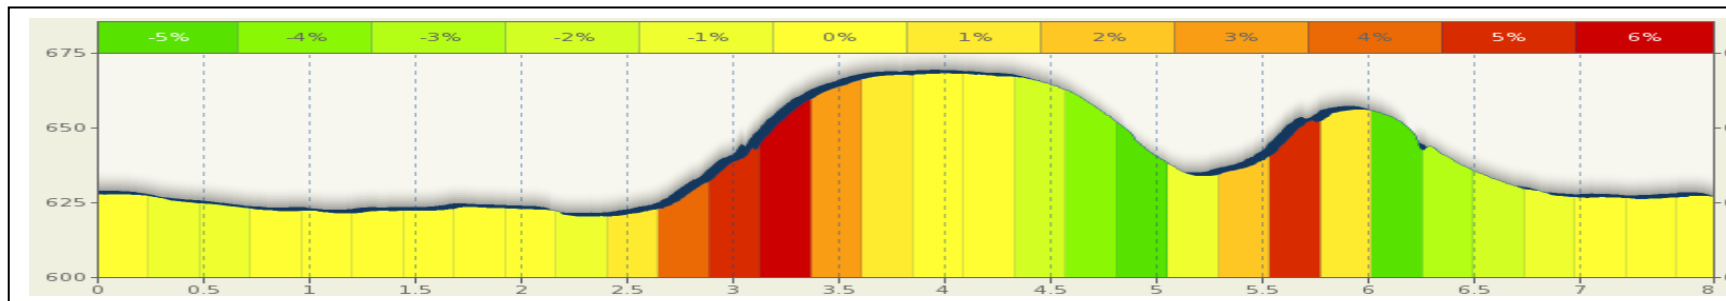

5 PEAKS TERWILLEGAR

Sport Course: (1 Lap) 7.3km 473m gain

Enduro Course: (2 Laps) 14.3km 946m gain

Aid Station: (2) S/F, 4.25km

5 PEAKS
trail running series