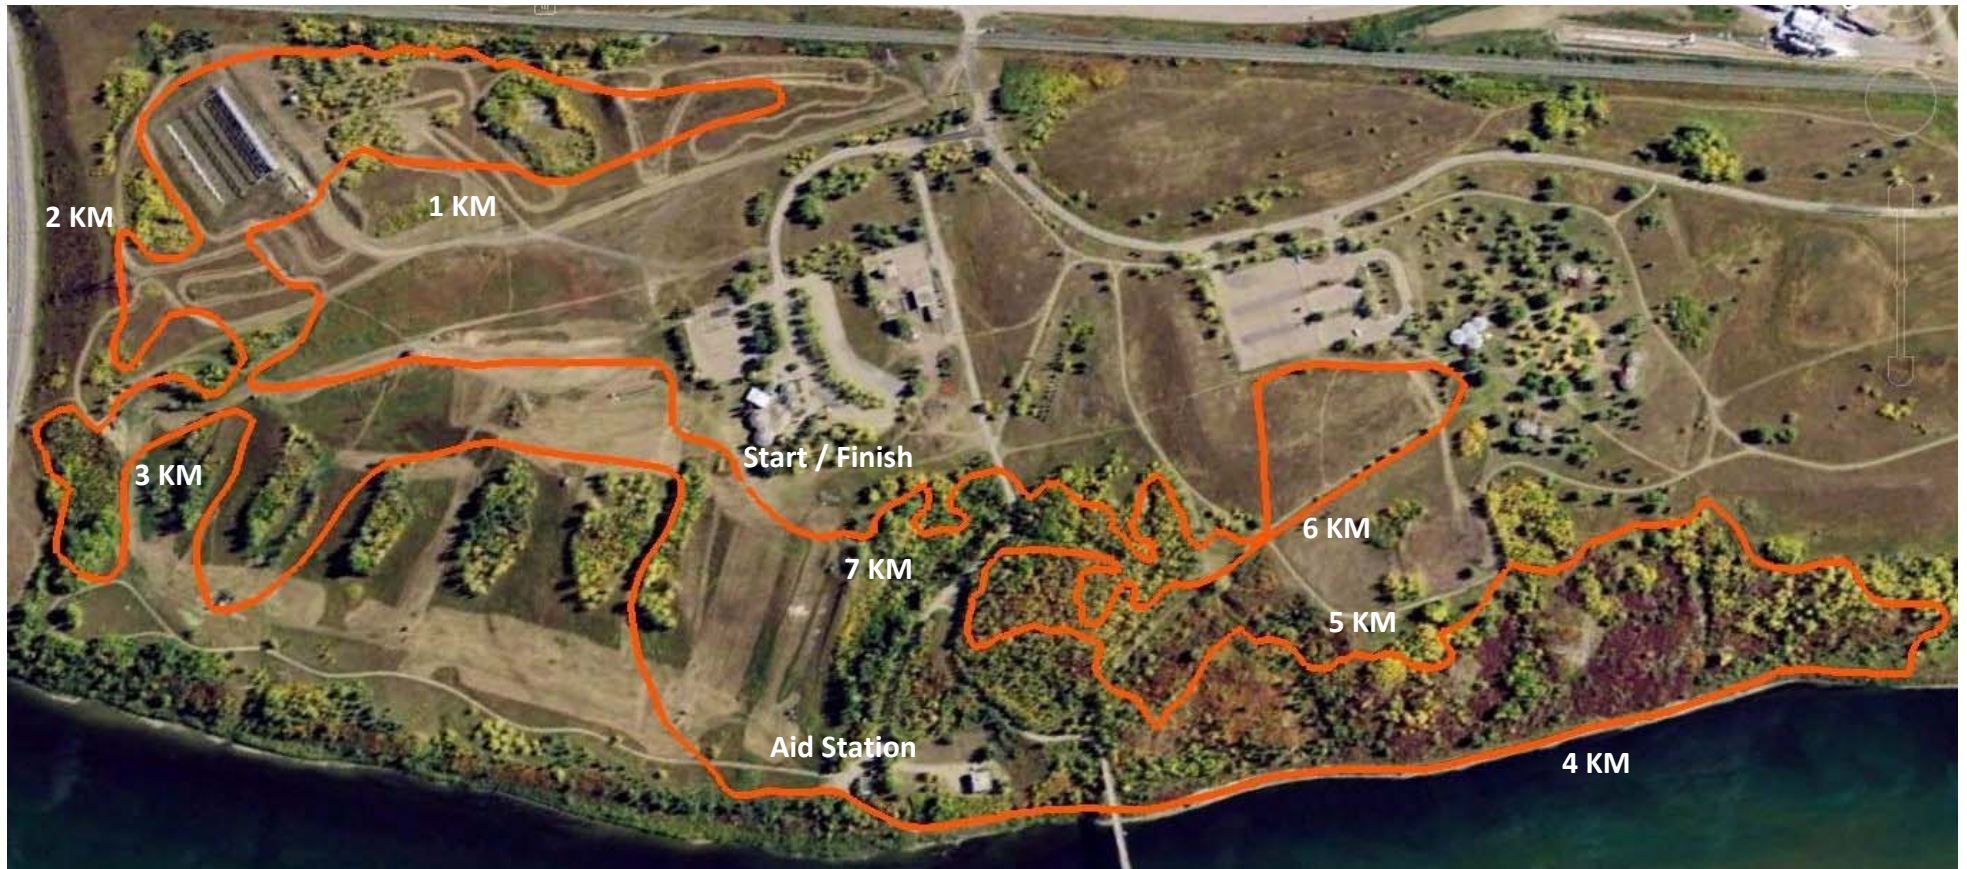

5 PEAKS SUNRIDGE

Sport Course: (1 Lap) 7.15km 266m gain

Enduro Course: (2 Laps) 14.3km 532m gain

Aid Station: (2) S/F, 3.5km

5 PEAKS
trail running series