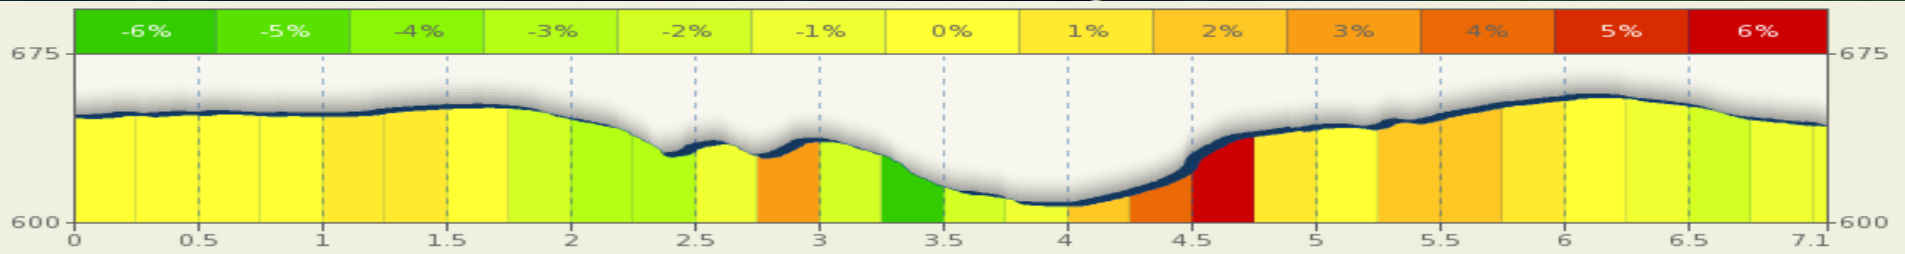

5 PEAKS SUNRIDGE

Sport Course: (1 Lap) 7.15km 266m gain

Enduro Course: (2 Laps) 14.3km 532m gain

Aid Station: (2) S/F, 3.5km

5 PEAKS
trail running series