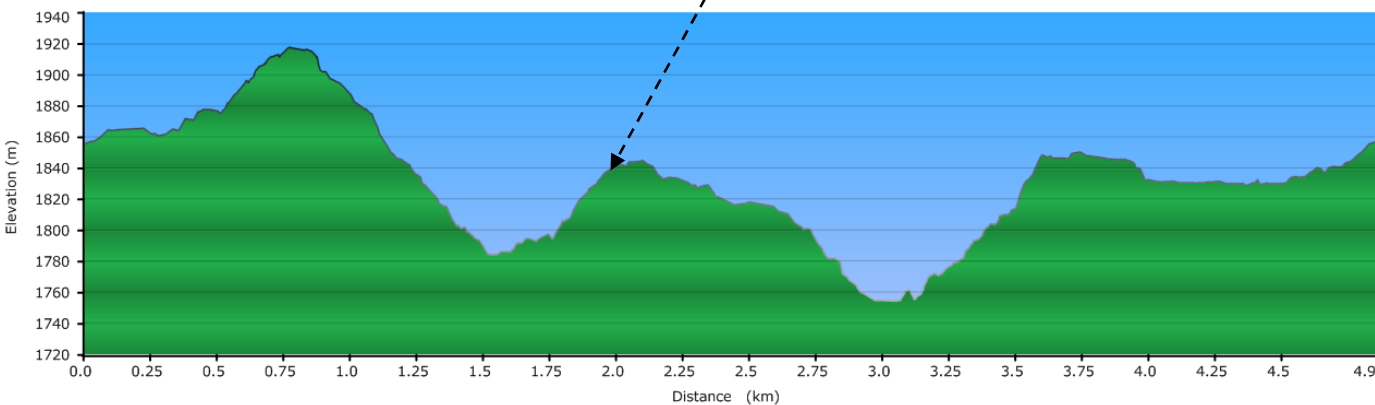

## Whistler Mountain SPORT COURSE

**Sport Course:** Start at The Red Chair, head out to Glacier Lookout, down to the Peak Chair, back up to the Roundhouse Lodge. Continue on past down onto Harmony Lake Trail, and back to the Roundhouse via Harmony Meadows Trail, then up to The Red Chair and the finish line!