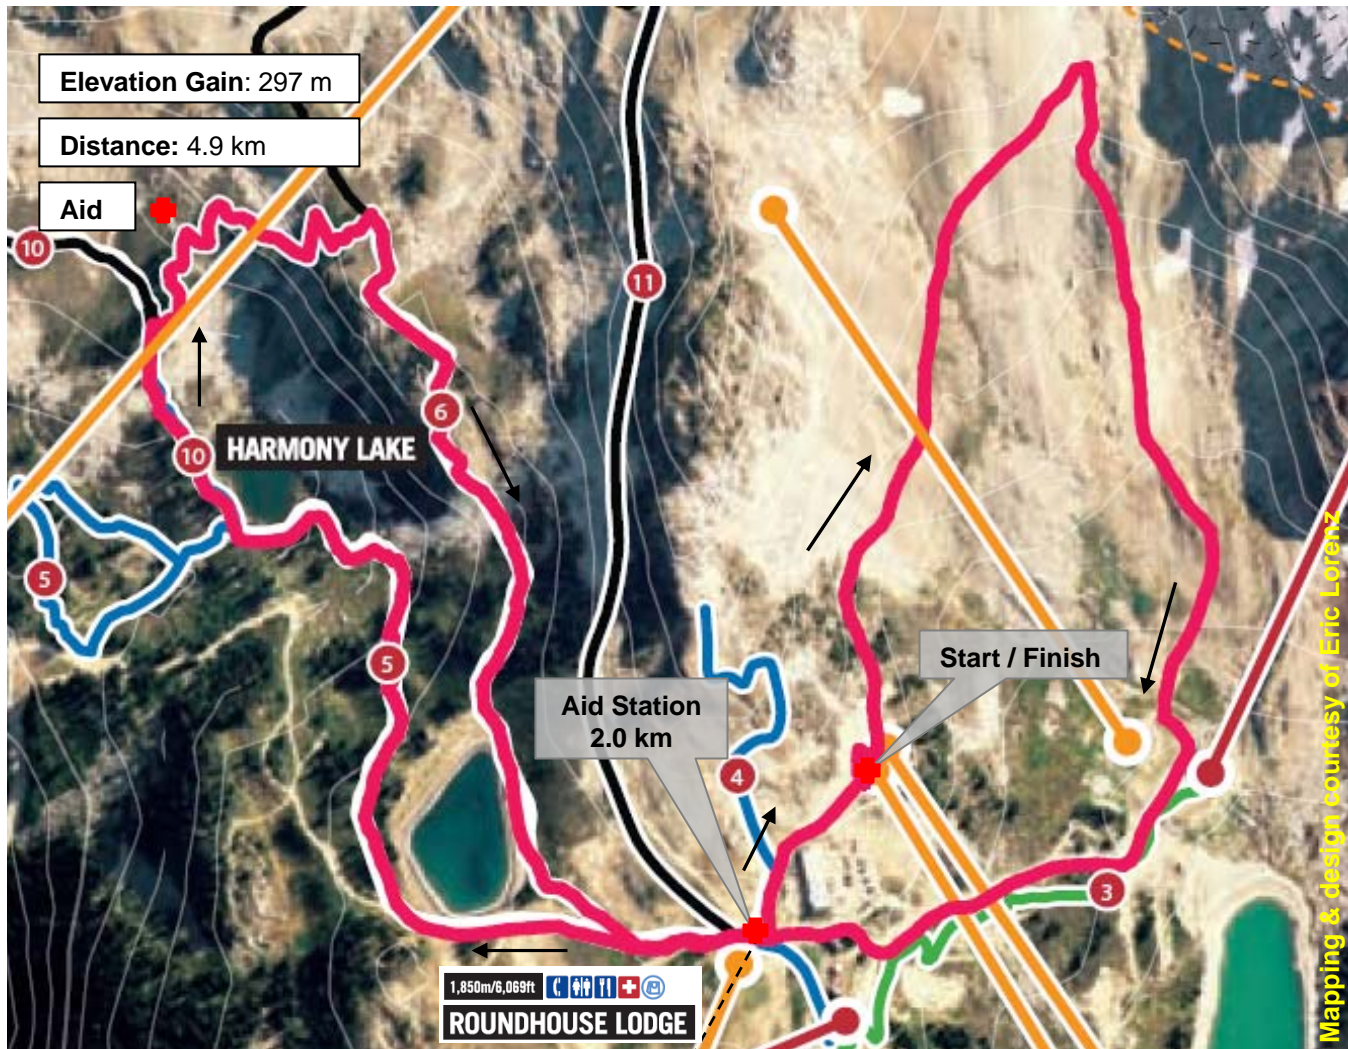

## Whistler Mountain SPORT COURSE

**Sport Course:** Start at The Red Chair, head out to Glacier Lookout, down to the Peak Chair, back up to the Roundhouse Lodge. Continue on past down onto Harmony Lake Trail, and back to the Roundhouse via Harmony Meadows Trail, then up to The Red Chair and the finish line!