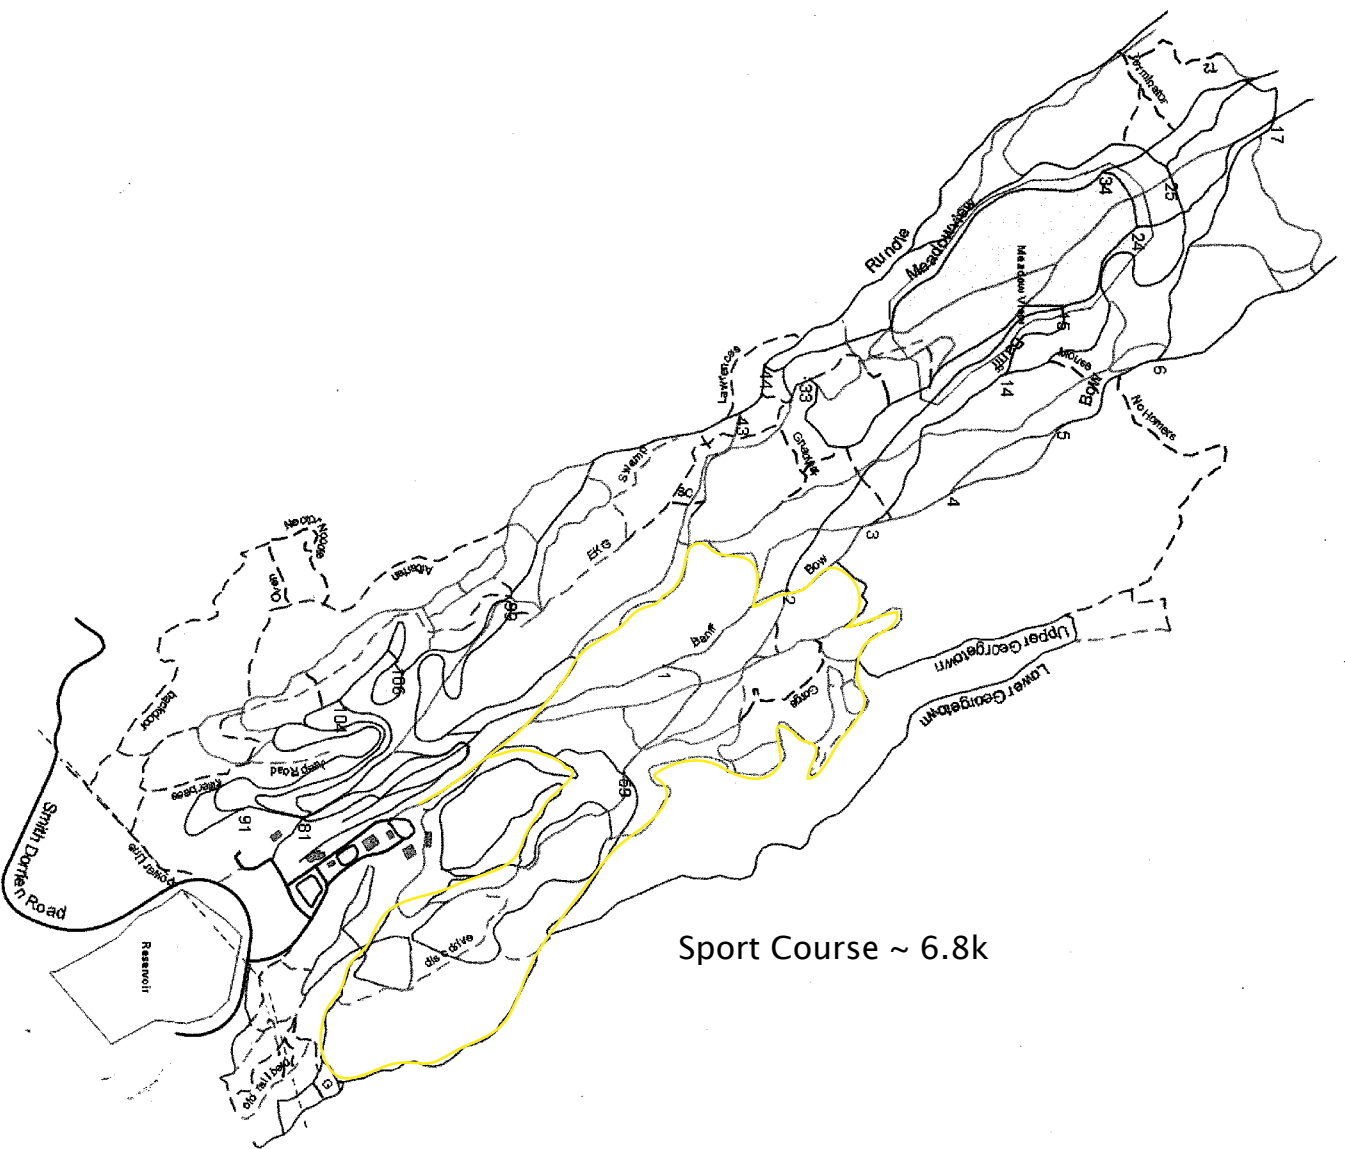

CANMORE NORDIC CENTRE MOUNTAIN BIKE TRAILS

CODE OF ETHICS

- Stay on the trail. If you can not ride it, walk
- Keep your tires rolling. Skidding ruins the trail.
- Control your bicycle.
- Be aware of wild life. Bears frequent this area.
- Some of trails may be closed. Please respect closures.

Map Prepared by

John Gallagher, Bachelor of Surveying, (UNSW)
From GPS data collect by Trail Sports, June 2006

Single Track

Easy

Intermediate

Advanced

Double Track (abandoned ski trail)

Double Track (ski trail)

Roller Ski Trail (paved)

Paved Road

Disc Golf Course

Intersection Number

7

SCALE 1:12 000