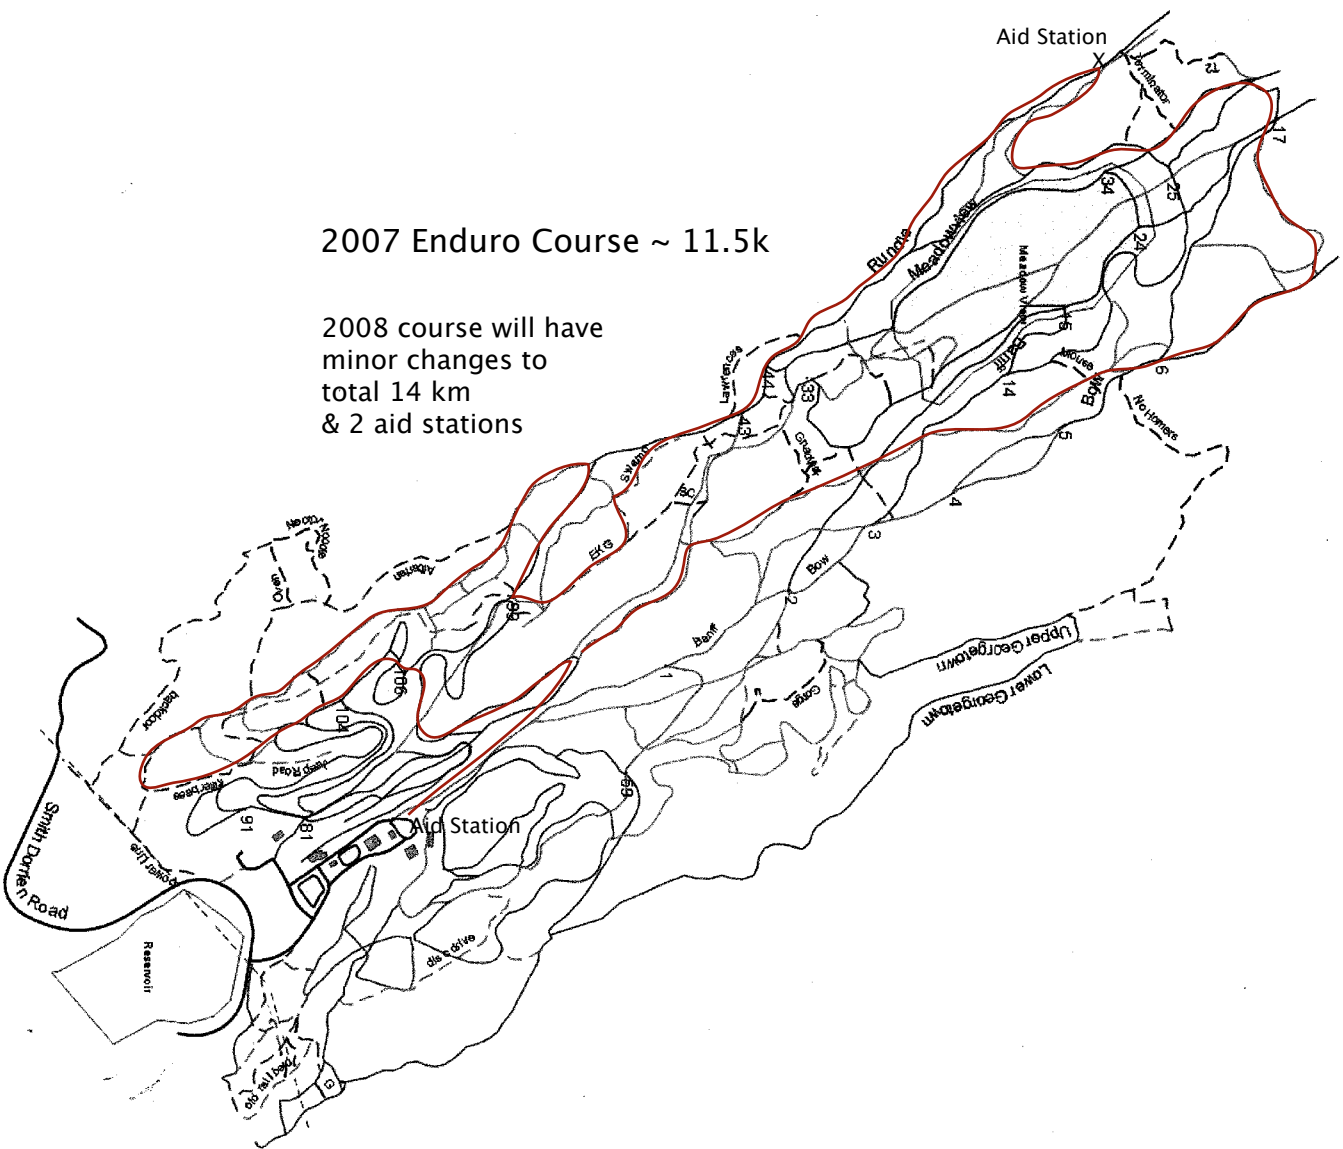

CANMORE NORDIC CENTRE MOUNTAIN BIKE TRAILS

CODE OF ETHICS

- Stay on the trail. If you can not ride it, walk
- Keep your tires rolling. Skidding ruins the trail.
- Control your bicycle.
- Be aware of wild life. Bears frequent this area.
- Some of trails may be closed. Please respect closures.

2007 Enduro Course ~ 11.5k

2008 course will have
minor changes to
total 14 km
& 2 aid stations

Map Prepared by

John Gallagher, Bachelor of Surveying, (UNSW)
From GPS data collect by Trail Sports, June 2006

Single Track

Easy

Intermediate

Advanced

Double Track (abandoned ski trail)

Double Track (ski trail)

Roller Ski Trail (paved)

Paved Road

Disc Golf Course

Intersection Number

7

SCALE 1:12 000